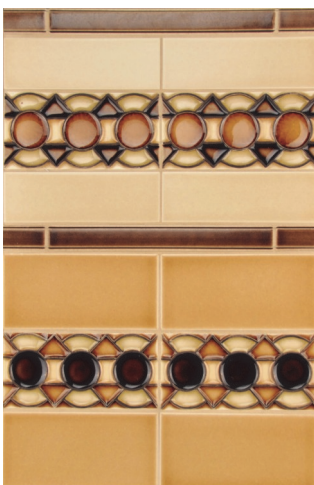

Suggested Field Tile Colors

Claire—Crystal

Eucalyptus—Crackle

Fog—Silk

Mineral - Fire

Butter—Silk

Ecru—Silk

Amaranth—Fire

Seville 2 x 6

Odessa 2 x 8

Barcelona 4 x 8

The Vitrine collection was inspired by the timeless beauty of the stained glass windows of historic European cities. We present them in four seasonal hues, Winter, Spring, Summer & Autumn, with light and dark variation for each season. Status is happy to accommodate custom color combinations and we highly recommend ordering a sample for custom pieces. Vitrines are also available in any Status finish.

Madrid Winter Dusk

Seville Winter Dusk

Odessa Winter Dusk

Barcelona Winter Dusk

Vitrine Collection Sample Boards

Vienna 12" x 18"

Milan 12" x 18"

Barcelona 12" x 18"

Madrid 12" x 18"

Odessa 12" x 18"

Firenze 12" x 18"

Zaragosa 12" x 18"

Seville 12" x 18"

Genoa 12" x 18"

STATUS
CERAMICS

Ph: 206-282-0181 Status@mindspring.com www.statusceramics.com