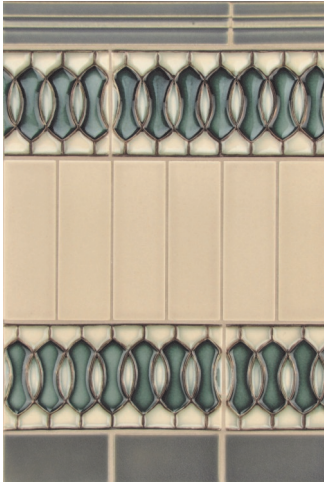

Madrid Winter Dusk

Seville Winter Dusk

Odessa Winter Dusk

Barcelona Winter Dusk

Vitrine Collection Sample Boards

Vienna 12" x 18"

Milan 12" x 18"

Barcelona 12" x 18"

Madrid 12" x 18"

Odessa 12" x 18"

Firenze 12" x 18"

Zaragosa 12" x 18"

Seville 12" x 18"

Genoa 12" x 18"

STATUS
CERAMICS

Ph: 206-282-0181 Status@mindspring.com www.statusceramics.com