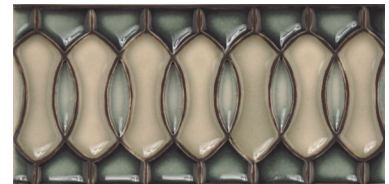

Vienna Winter Dusk