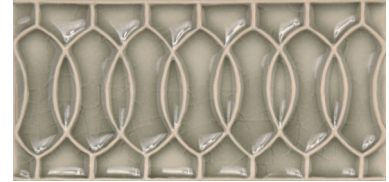

Chestnut - Fire

Vitrine Collection

Milan 4 x 4

Genoa 3 x 6

Firenze 6 x 6

Vienna 4 x 8

Madrid 4 x 4

Zaragosa 3 x 6

Seville 2 x 6

Odessa 2 x 8

Barcelona 4 x 8

The Vitrine collection was inspired by the timeless beauty of the stained glass windows of historic European cities. We present them in four seasonal hues, Winter, Spring, Summer & Autumn, with light and dark variation for each season. Status is happy to accommodate custom color combinations and we highly recommend ordering a sample for custom pieces. Vitrines are also available in any Status finish.