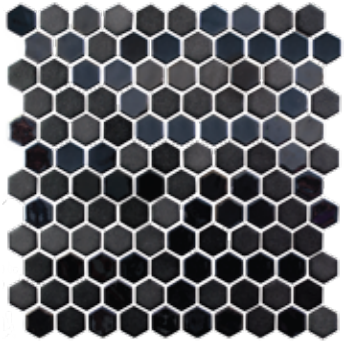

ONIX HEX

Onix Hex offers a bold and modern option in a Hexagonal pressed glass mosaic format. This beautiful 98% recycled material mosaic has a sand blasted finish enhanced by a unique iridescent coat that creates a dramatic effect. Onix Hex comes in three unique colors Gun Metal, Pewter and Pearl and is available on 12x12 sheets.

Sizes Available: 1" Hexagons on 12x12

Gun Metal

Pewter

Pearl

TECHNICAL INFORMATION

	COLOR VARIATION	3
	PEI	n/a
	C.O.F. WET	n/a
	C.O.F. DRY	n/a
	MOHS	n/a
	WATER ABSORPTION	n/a
	PRINTING	n/a
	USAGE	COMMERCIAL / RESIDENTIAL
	CHEMICAL STAIN RESISTANT	n/a
	FROST RESISTANT	n/a
	FINISH	MATTE/POLISHED
	TYPE	PRESSED GLASS
	APPLICATION	WALL & FLOOR
	COUNTRY OF ORIGIN	SPAIN
	EDGE FINISH	N/A
	RECYCLED CONTENT	98%