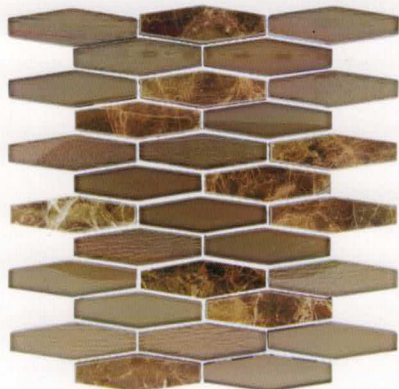

ASTRO

SERIES

BLENDS

LONG HEXAGON

GLAZZIO TILES

FORMERLY
MIRAGE
GLASS TILES

STR-191
Moon Dust

STR-192
Agave Specs

STR-193
Silver Scape

STR-194
Cosmic Lure

STR-195
Chocolate Space

TECHNICAL DATA	Frost Resistant	Floors	Showers	Pools	Direct Sun Light	Heat Resistant
	✓	Light Residential	✓	✓	✓	✓