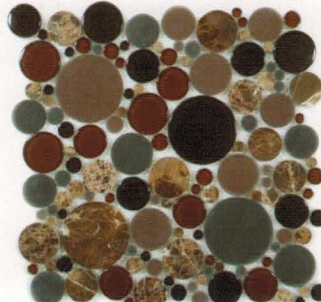

BUBBLE

SERIES

BLENDS

MULTI SIZE CIRCLES

GLAZZIO TILES

FORMERLY
MIRAGE
GLASS TILES

BFS101
White Dove

BFS201
Sable Brown

BFS301
Warm Brownie

BFS401
Moonstone

B100
White Dove

B200
Sable Brown

B300
Warm Brownie

B400
Moonstone

BFS501
Butterscotch

BFS601
Twilight

BFS701
Olivine

BFS801
Toffee

B500
Butterscotch

B600
Twilight

B700
Olivine

B800
Toffee

TECHNICAL
DATA

Frost Resistant	Floors	Showers	Pools	Direct Sun Light	Heat Resistant
✓	Light Residential	✓	✓	✓	✓