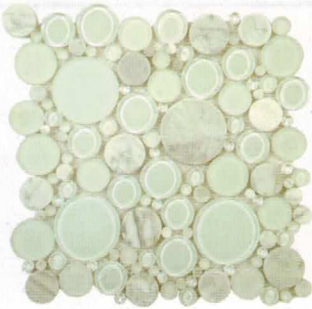

BUBBLE

SERIES

BLENDS

MULTI SIZE CIRCLES

GLAZZIO TILES

FORMERLY
MIRAGE
GLASS TILES

BFS101
White Dove

BFS201
Sable Brown

BFS301
Warm Brownie

BFS401
Moonstone

B100
White Dove

B200
Sable Brown

B300
Warm Brownie

B400
Moonstone

BFS501
Butterscotch

BFS601
Twilight

BFS701
Olivine

BFS801
Toffee

B500
Butterscotch

B600
Twilight

B700
Olivine

B800
Toffee

TECHNICAL
DATA

Frost Resistant	Floors	Showers	Pools	Direct Sun Light	Heat Resistant
✓	Light Residential	✓	✓	✓	✓