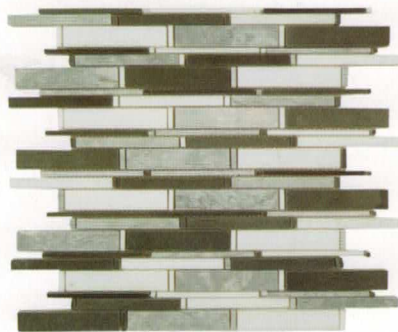

CS-93
Mugworth+Thassos White+
Basalt mix