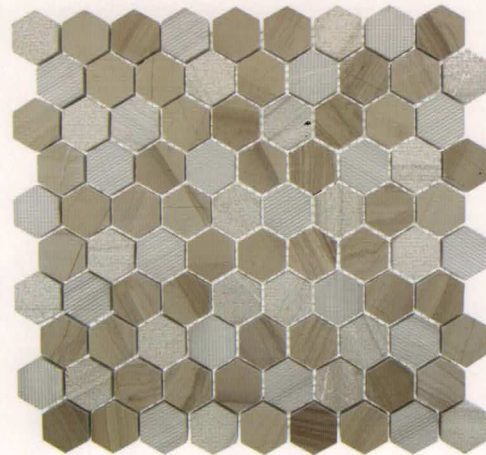

EXCALIBUR

SERIES

BLENDS

1 1/2" HEXAGON

GLAZZIO TILES

FORMERLY
MIRAGE
GLASS TILES

EHEX-151
Dream Gallery

EHEX-152
Winter Fjord

EHEX-153
Timber Wolf

EHEX-154
Smokey Tan

TECHNICAL
DATA

Frost Resistant	Floors	Showers	Pools	Direct Sun Light	Heat Resistant
✓	Light Residential	✓	✓	✓	✓