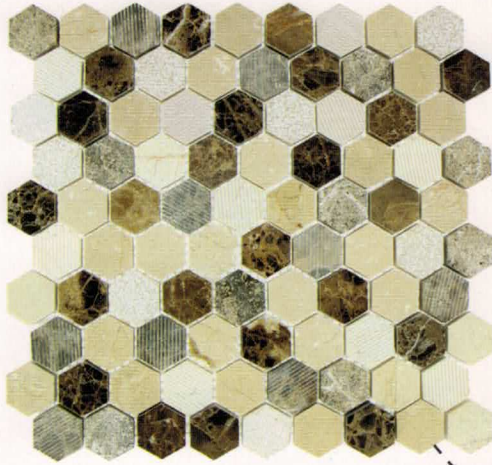

EXCALIBUR

SERIES

BLENDS

1 1/2" HEXAGON

GLAZZIO TILES

FORMERLY
MIRAGE
GLASS TILES

EHEX-151
Dream Gallery

EHEX-152
Winter Fjord

EHEX-153
Timber Wolf

EHEX-154
Smokey Tan

TECHNICAL
DATA

Frost Resistant	Floors	Showers	Pools	Direct Sun Light	Heat Resistant
✓	Light Residential	✓	✓	✓	✓