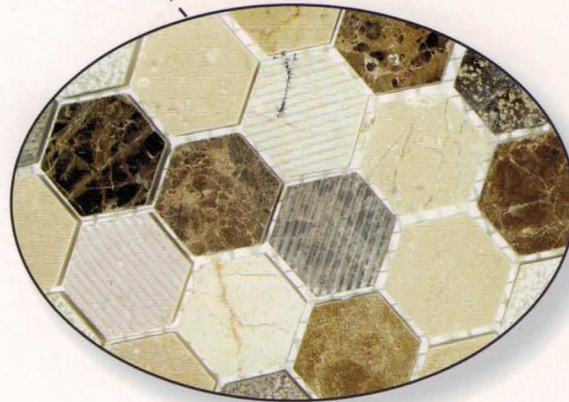

EXCALIBUR

SERIES

BLENDS

1 1/2" HEXAGON

GLAZZIO TILES

FORMERLY
MIRAGE
GLASS TILES

EHEX-151
Dream Gallery

EHEX-152
Winter Fjord

EHEX-153
Timber Wolf

EHEX-154
Smokey Tan

TECHNICAL
DATA

Frost Resistant	Floors	Showers	Pools	Direct Sun Light	Heat Resistant
✓	Light Residential	✓	✓	✓	✓