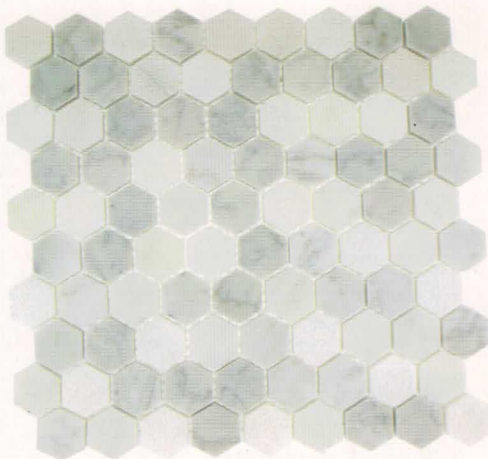

EXCALIBUR

SERIES

BLENDS

1 1/2" HEXAGON

GLAZZIO TILES

FORMERLY
MIRAGE
GLASS TILES

EHEX-151
Dream Gallery

EHEX-152
Winter Fjord

EHEX-153
Timber Wolf

EHEX-154
Smokey Tan

TECHNICAL
DATA

Frost Resistant	Floors	Showers	Pools	Direct Sun Light	Heat Resistant
✓	Light Residential	✓	✓	✓	✓