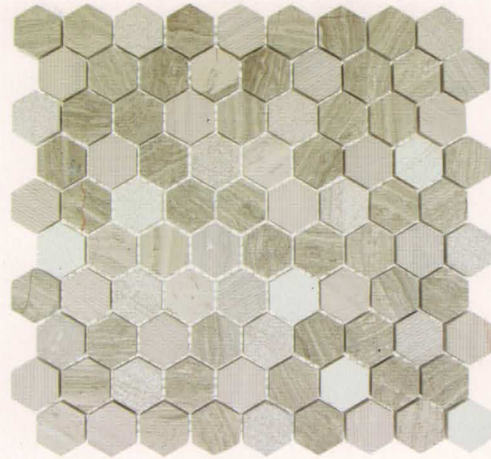

EXCALIBUR

SERIES

BLENDS

1 1/2" HEXAGON

GLAZZIO TILES

FORMERLY
MIRAGE
GLASS TILES

EHEX-151
Dream Gallery

EHEX-152
Winter Fjord

EHEX-153
Timber Wolf

EHEX-154
Smokey Tan

TECHNICAL
DATA

Frost Resistant	Floors	Showers	Pools	Direct Sun Light	Heat Resistant
✓	Light Residential	✓	✓	✓	✓