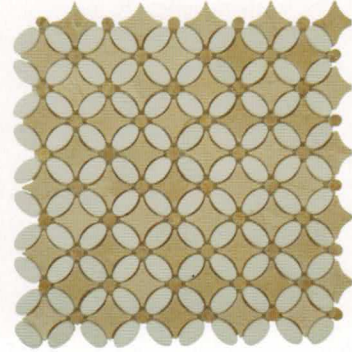

FLOWER

SERIES

BLENDS

GLAZZIO TILES

FORMERLY
MIRAGE
GLASS TILES

FS-71
Crema marfil(oval)+Emp. Dark
(dots) +Thassos white(dots)

FS-72
Ming Green(oval)+Red(dots)
+Thassos white(base)

FS-73
Thassos white(oval)+Emp.
Light(dots)+Crema marfil(base)

FS-710L

FS-720L

FS-730L

FS-74
Ming green(oval)+Thassos White
(dots)+Thassos white(base)

FS-75
Honey onyx(oval)+Thassos white
(dots)+Thassos white(base)

FS-76
Crema marfil(oval)+Emp. Dark
(dots)+Emp. Dark (base)

FS-740L

FS-750L

FS-760L

TECHNICAL
DATA

Frost Resistant

✓

Floors

✓