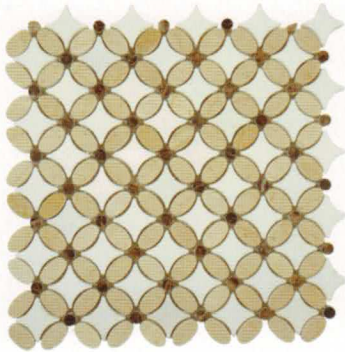

FLOWER

SERIES

BLENDS

GLAZZIO TILES

FORMERLY
MIRAGE
GLASS TILES

FS-71
Crema marfil(oval)+Emp. Dark
(dots) +Thassos white(dots)

FS-72
Ming Green(oval)+Red(dots)
+Thassos white(base)

FS-73
Thassos white(oval)+Emp.
Light(dots)+Crema marfil(base)

FS-710L

FS-720L

FS-730L

FS-74
Ming green(oval)+Thassos White
(dots)+Thassos white(base)

FS-75
Honey onyx(oval)+Thassos white
(dots)+Thassos white(base)

FS-76
Crema marfil(oval)+Emp. Dark
(dots)+Emp. Dark (base)

FS-740L

FS-750L

FS-760L

TECHNICAL
DATA

Frost Resistant

✓

Floors

✓