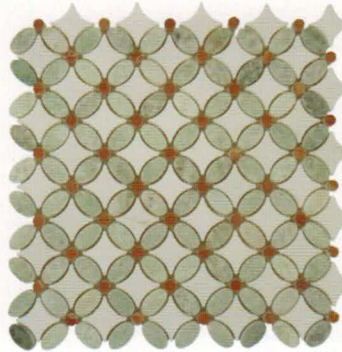

FLOWER

SERIES

BLENDS

GLAZZIO TILES

FORMERLY
MIRAGE
GLASS TILES

FS-71
Crema marfil(oval)+Emp. Dark
(dots) +Thassos white(dots)

FS-72
Ming Green(oval)+Red(dots)
+Thassos white(base)

FS-73
Thassos white(oval)+Emp.
Light(dots)+Crema marfil(base)

FS-710L

FS-720L

FS-730L

FS-74
Ming green(oval)+Thassos White
(dots)+Thassos white(base)

FS-75
Honey onyx(oval)+Thassos white
(dots)+Thassos white(base)

FS-76
Crema marfil(oval)+Emp. Dark
(dots)+Emp. Dark (base)

FS-740L

FS-750L

FS-760L

TECHNICAL
DATA

Frost Resistant

✓

Floors

✓