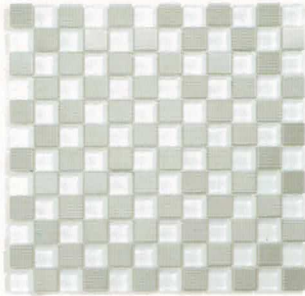

GLACIER

SERIES

PURE WHITE GLASS

GLAZZIO TILES

FORMERLY
MIRAGE
GLASS TILES

GL80
5/8" x 5/8"

GL81
1" x 1"

GL82
5/8" x 2"

GL83
1" x 2"

GL84
2" x 4"

GL85
4" x 4"

GL86
3" x 6"

GL87
6" x 6"

GL88
4" x 12"

GL89
1" x 12"

GL90
Mini Random Bricks

GL91
Crushed Glass
MAY NOT INSTALL SEAMLESSLY

GL92
4" x 12" border of Crushed Glass

TECHNICAL
DATA

Frost Resistant	Floors	Showers	Pools	Direct Sun Light	Heat Resistant
✓	Light Residential	✓	✓	✓	✓