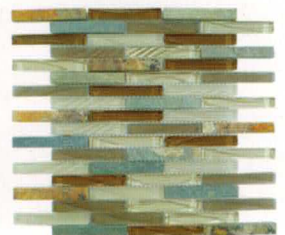

GLASS & SLATE

SERIES

BLENDS

RANDOM BLOCK

GLAZZIO TILES

FORMERLY
MIRAGE
GLASS TILES

GS21
Rustic Taupe

GS22
Hillcrest Tan

BLENDS

5/8" x 4"

GS31
Rustic Taupe

GS32
Hillcrest Tan

GS33
Sag Harbor Gray

GS34
Northampton Putty

GS35
Winter Scope

GS36
Mineral Cliff