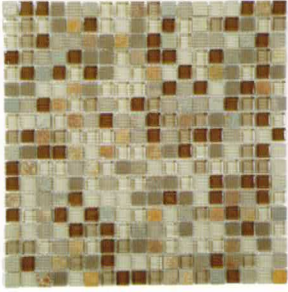

GLASS & SLATE

SERIES

BLENDS

5/8" x 5/8"

GLAZZIO TILES

FORMERLY
MIRAGE
GLASS TILES

GS01
Rustic Taupe

GS03
Hillcrest Tan

GS05
Sag Harbor Gray

GS07
Northampton Putty

GS09
Winter Scape

GS11
Mineral Cliff

GS013
Forest Floor

GS15
Titanium Filed

GS17
Chestnut Screen

GS19
Contemporary Mocha

BLENDS

RANDOM
BRICK

GS02
Rustic Taupe

GS04
Hillcrest Tan

GS06
Sag Harbor Gray

GS08
Northampton Putty

GS10
Winter Scape

GS12
Mineral Cliff

GS14
Forest Floor

GS16
Titanium Filed

GS18
Chestnut Screen

GS20
Contemporary Mocha

TECHNICAL
DATA

Frost Resistant	Floors	Showers	Pools	Direct Sun Light	Heat Resistant
✓	Light Residential	✓	✓	✓	✓