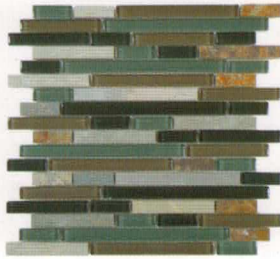

GLASS & SLATE

SERIES

BLENDS

5/8" x 5/8"

GLAZZIO TILES

FORMERLY
MIRAGE
GLASS TILES

GS01
Rustic Taupe

GS03
Hillcrest Tan

GS05
Sag Harbor Gray

GS07
Northampton Putty

GS09
Winter Scape

GS11
Mineral Cliff

GS013
Forest Floor

GS15
Titanium Filed

GS17
Chestnut Screen

GS19
Contemporary Mocha

BLENDS

RANDOM
BRICK

GS02
Rustic Taupe

GS04
Hillcrest Tan

GS06
Sag Harbor Gray

GS08
Northampton Putty

GS10
Winter Scape

GS12
Mineral Cliff

GS14
Forest Floor

GS16
Titanium Filed

GS18
Chestnut Screen

GS20
Contemporary Mocha

TECHNICAL
DATA

Frost Resistant	Floors	Showers	Pools	Direct Sun Light	Heat Resistant
✓	Light Residential	✓	✓	✓	✓