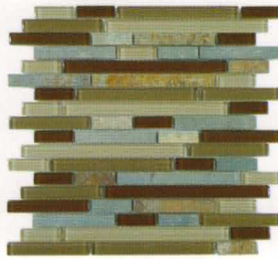

GLASS & SLATE

SERIES

BLENDS

5/8" x 5/8"

GLAZZIO TILES

FORMERLY
MIRAGE
GLASS TILES

GS01
Rustic Taupe

GS03
Hillcrest Tan

GS05
Sag Harbor Gray

GS07
Northampton Putty

GS09
Winter Scape

GS11
Mineral Cliff

GS013
Forest Floor

GS15
Titanium Filed

GS17
Chestnut Screen

GS19
Contemporary Mocha

BLENDS

RANDOM
BRICK

GS02
Rustic Taupe

GS04
Hillcrest Tan

GS06
Sag Harbor Gray

GS08
Northampton Putty

GS10
Winter Scape

GS12
Mineral Cliff

GS14
Forest Floor

GS16
Titanium Filed

GS18
Chestnut Screen

GS20
Contemporary Mocha

TECHNICAL
DATA

Frost Resistant	Floors	Showers	Pools	Direct Sun Light	Heat Resistant
✓	Light Residential	✓	✓	✓	✓