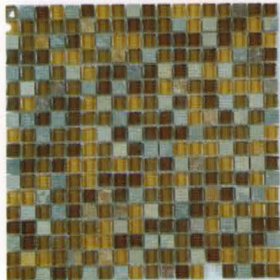

GLASS & SLATE

SERIES

BLENDS

5/8" x 5/8"

GLAZZIO TILES

FORMERLY
MIRAGE
GLASS TILES

GS01
Rustic Taupe

GS03
Hillcrest Tan

GS05
Sag Harbor Gray

GS07
Northampton Putty

GS09
Winter Scape

GS11
Mineral Cliff

GS013
Forest Floor

GS15
Titanium Filed

GS17
Chestnut Screen

GS19
Contemporary Mocha

BLENDS

RANDOM
BRICK

GS02
Rustic Taupe

GS04
Hillcrest Tan

GS06
Sag Harbor Gray

GS08
Northampton Putty

GS10
Winter Scape

GS12
Mineral Cliff

GS14
Forest Floor

GS16
Titanium Filed

GS18
Chestnut Screen

GS20
Contemporary Mocha

TECHNICAL
DATA

Frost Resistant	Floors	Showers	Pools	Direct Sun Light	Heat Resistant
✓	Light Residential	✓	✓	✓	✓