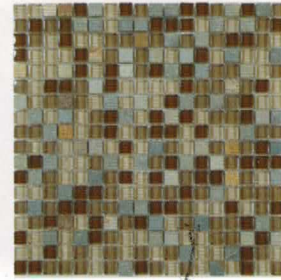

GLASS & SLATE

SERIES

BLENDS

5/8" x 5/8"

GLAZZIO TILES

FORMERLY
MIRAGE
GLASS TILES

GS01
Rustic Taupe

GS03
Hillcrest Tan

GS05
Sag Harbor Gray

GS07
Northampton Putty

GS09
Winter Scape

GS11
Mineral Cliff

GS013
Forest Floor

GS15
Titanium Filed

GS17
Chestnut Screen

GS19
Contemporary Mocha

BLENDS

RANDOM
BRICK

GS02
Rustic Taupe

GS04
Hillcrest Tan

GS06
Sag Harbor Gray

GS08
Northampton Putty

GS10
Winter Scape

GS12
Mineral Cliff

GS14
Forest Floor

GS16
Titanium Filed

GS18
Chestnut Screen

GS20
Contemporary Mocha

TECHNICAL
DATA

Frost Resistant	Floors	Showers	Pools	Direct Sun Light	Heat Resistant
✓	Light Residential	✓	✓	✓	✓