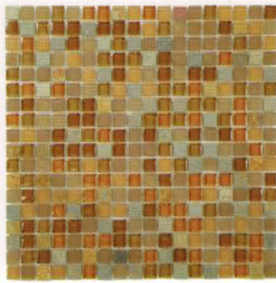

GLASS & SLATE

SERIES

BLENDS

5/8" x 5/8"

GLAZZIO TILES

FORMERLY
MIRAGE
GLASS TILES

GS01
Rustic Taupe

GS03
Hillcrest Tan

GS05
Sag Harbor Gray

GS07
Northampton Putty

GS09
Winter Scape

GS11
Mineral Cliff

GS013
Forest Floor

GS15
Titanium Filed

GS17
Chestnut Screen

GS19
Contemporary Mocha

BLENDS

RANDOM
BRICK

GS02
Rustic Taupe

GS04
Hillcrest Tan

GS06
Sag Harbor Gray

GS08
Northampton Putty

GS10
Winter Scape

GS12
Mineral Cliff

GS14
Forest Floor

GS16
Titanium Filed

GS18
Chestnut Screen

GS20
Contemporary Mocha

TECHNICAL
DATA

Frost Resistant	Floors	Showers	Pools	Direct Sun Light	Heat Resistant
✓	Light Residential	✓	✓	✓	✓