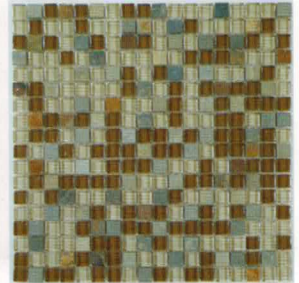

GLASS & SLATE

SERIES

BLENDS

5/8" x 5/8"

GLAZZIO TILES

FORMERLY
MIRAGE
GLASS TILES

GS01
Rustic Taupe

GS03
Hillcrest Tan

GS05
Sag Harbor Gray

GS07
Northampton Putty

GS09
Winter Scape

GS11
Mineral Cliff

GS013
Forest Floor

GS15
Titanium Filed

GS17
Chestnut Screen

GS19
Contemporary Mocha

BLENDS

RANDOM
BRICK

GS02
Rustic Taupe

GS04
Hillcrest Tan

GS06
Sag Harbor Gray

GS08
Northampton Putty

GS10
Winter Scape

GS12
Mineral Cliff

GS14
Forest Floor

GS16
Titanium Filed

GS18
Chestnut Screen

GS20
Contemporary Mocha

TECHNICAL
DATA

Frost Resistant	Floors	Showers	Pools	Direct Sun Light	Heat Resistant
✓	Light Residential	✓	✓	✓	✓