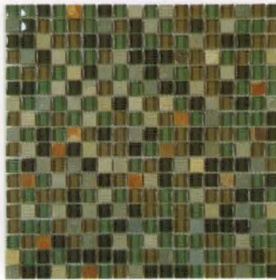

GLASS & SLATE

SERIES

BLENDS

5/8" x 5/8"

GLAZZIO TILES

FORMERLY
MIRAGE
GLASS TILES

GS01
Rustic Taupe

GS03
Hillcrest Tan

GS05
Sag Harbor Gray

GS07
Northampton Putty

GS09
Winter Scape

GS11
Mineral Cliff

GS013
Forest Floor

GS15
Titanium Filed

GS17
Chestnut Screen

GS19
Contemporary Mocha

BLENDS

RANDOM
BRICK

GS02
Rustic Taupe

GS04
Hillcrest Tan

GS06
Sag Harbor Gray

GS08
Northampton Putty

GS10
Winter Scape

GS12
Mineral Cliff

GS14
Forest Floor

GS16
Titanium Filed

GS18
Chestnut Screen

GS20
Contemporary Mocha

TECHNICAL
DATA

Frost Resistant	Floors	Showers	Pools	Direct Sun Light	Heat Resistant
✓	Light Residential	✓	✓	✓	✓