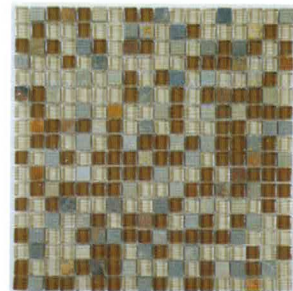

# BLENDS

5/8" x 5/8"

GLAZZIO TILES

FORMERLY  
MIRAGE  
GLASS TILES

GS01  
Rustic Taupe

GS03  
Hillcrest Tan

GS05  
Sag Harbor Gray

GS07  
Northampton Putty

GS09  
Winter Scape

GS11  
Mineral Cliff

GS013  
Forest Floor

GS15  
Titanium Filed

GS17  
Chestnut Screen

GS19  
Contemporary Mocha

# BLENDS

RANDOM  
BRICK

GS02  
Rustic Taupe

GS04  
Hillcrest Tan

GS06  
Sag Harbor Gray

GS08  
Northampton Putty

GS10  
Winter Scape

GS12  
Mineral Cliff