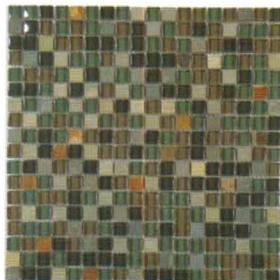

# BLENDS

5/8" x 5/8"

GLAZZIO TILES

FORMERLY  
MIRAGE  
GLASS TILES

GS01  
Rustic Taupe

GS03  
Hillcrest Tan

GS05  
Sag Harbor Gray

GS07  
Northampton Putty

GS09  
Winter Scape

GS11  
Mineral Cliff

GS013  
Forest Floor

GS15  
Titanium Filed

GS17  
Chestnut Screen

GS19  
Contemporary Mocha

# BLENDS

RANDOM  
BRICK

GS02  
Rustic Taupe

GS04  
Hillcrest Tan

GS06  
Sag Harbor Gray

GS08  
Northampton Putty

GS10  
Winter Scape

GS12  
Mineral Cliff