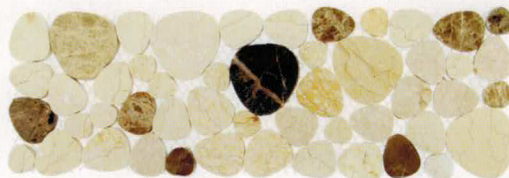

HOLY TRAIL

SERIES

BLENDS

SLICED STONE

GLAZZIO TILES

FORMERLY
MIRAGE
GLASS TILES

HT-147
Yam Hamelach

HT-148
Nahal Yarkon

HTL-1470
Yam Hamelach

HTL-1480
Nahal Yarkon

HT-149
Mount Zion

HTL-1490
Mount Zion

TECHNICAL
DATA

Frost Resistant

✓

Floors