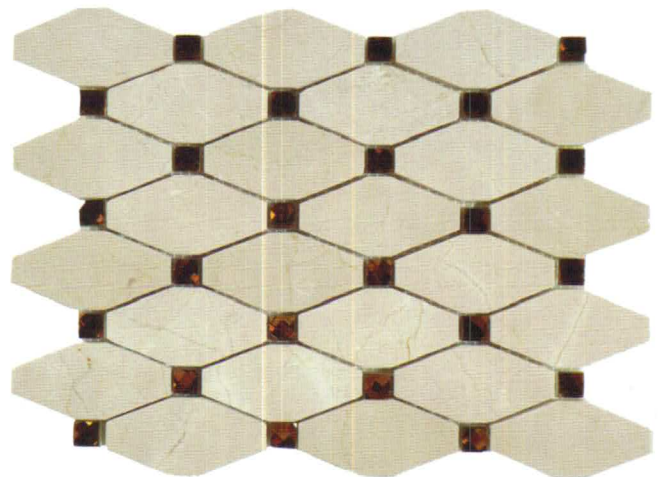

IMPERIAL

SERIES

BLENDS

UNIQUE SHAPE

GLAZZIO TILES

FORMERLY
MIRAGE
GLASS TILES

IS-1
Imperial Cloud

IS-2
Majestic Ivory

IS-3
Regal Honey

IS-4
Royal Egret

TECHNICAL
DATA

Frost Resistant	Floors	Showers	Pools	Direct Sun Light	Heat Resistant
✓	Light Residential	✓	✓	✓	✓