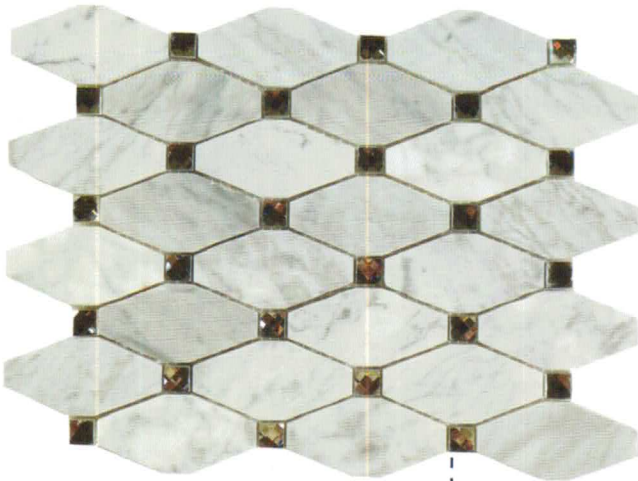

IMPERIAL

SERIES

BLENDS

UNIQUE SHAPE

GLAZZIO TILES

FORMERLY
MIRAGE
GLASS TILES

IS-1
Imperial Cloud

IS-2
Majestic Ivory

IS-3
Regal Honey

IS-4
Royal Egret

TECHNICAL
DATA

Frost Resistant	Floors	Showers	Pools	Direct Sun Light	Heat Resistant
✓	Light Residential	✓	✓	✓	✓