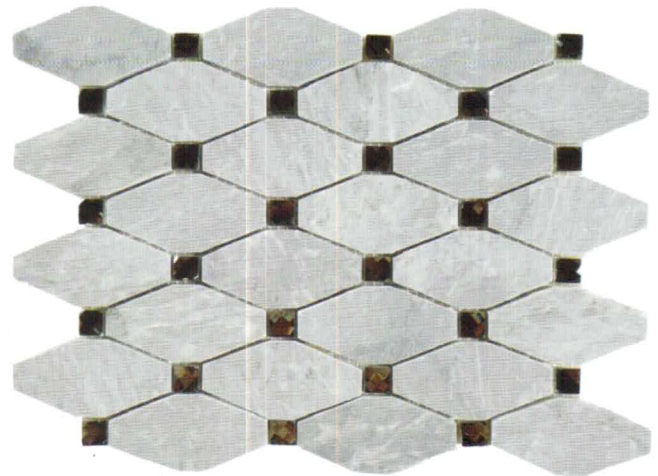

IMPERIAL

SERIES

BLENDS

UNIQUE SHAPE

GLAZZIO TILES

FORMERLY
MIRAGE
GLASS TILES

IS-1
Imperial Cloud

IS-2
Majestic Ivory

IS-3
Regal Honey

IS-4
Royal Egret

TECHNICAL
DATA

Frost Resistant	Floors	Showers	Pools	Direct Sun Light	Heat Resistant
✓	Light Residential	✓	✓	✓	✓