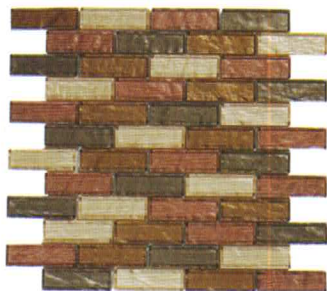

IMPRESSION

SERIES

BLENDS

1" X 3"

GLAZZIO TILES

FORMERLY
MIRAGE
GLASS TILES

IMP01
Pinewoods

IMP02
Rocky Road

IMP03
Alloy Fusion

IMP04
Tranquility

IMP05
Limestone

IMP06
Barbados Sand

IMP07
Autumn Leaf

IMP08
Rushing River

IMP09
Bridgewater Tan

IMP10
Toffee Latte