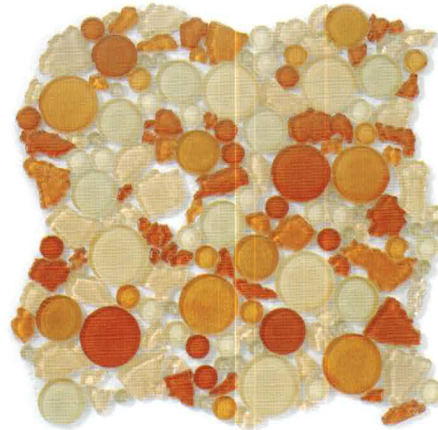

LAGOON SERIES

BLENDS

CIRCLES

GLAZZIO TILES

FORMERLY
MIRAGE
GLASS TILES

DISCONTINUED

LG801
Forest

LG802A
Everalade

LG803
Icy Peak

LG804A
Sahara

LG805A
Dawn

TECHNICAL DATA	Frost Resistant	Floors	Showers	Pools	Direct Sun Light	Heat Resistant
	✓	Light Residential	✓	✓	✓	✓