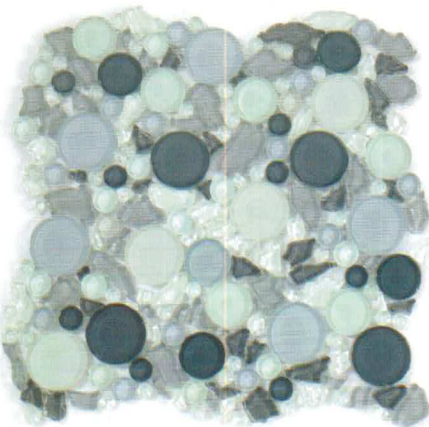

LAGOON SERIES

BLENDS

CIRCLES

GLAZZIO TILES

FORMERLY
MIRAGE
GLASS TILES

DISCONTINUED

LG801
Forest

LG802A
Everalade

LG803
Icy Peak

LG804A
Sahara

LG805A
Dawn

TECHNICAL DATA	Frost Resistant	Floors	Showers	Pools	Direct Sun Light	Heat Resistant
	✓	Light Residential	✓	✓	✓	✓