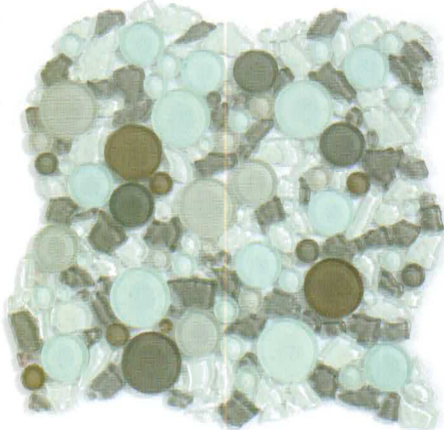

LAGOON SERIES

BLENDS

CIRCLES

GLAZZIO TILES

FORMERLY
MIRAGE
GLASS TILES

DISCONTINUED

LG801
Forest

LG802A
Everalade

LG803
Icy Peak

LG804A
Sahara

LG805A
Dawn

TECHNICAL DATA	Frost Resistant	Floors	Showers	Pools	Direct Sun Light	Heat Resistant
	✓	Light Residential	✓	✓	✓	✓