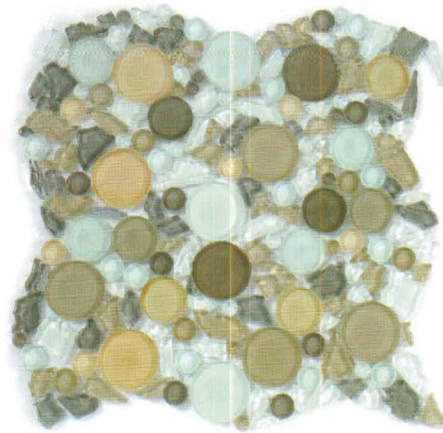

LAGOON SERIES

BLENDS

CIRCLES

GLAZZIO TILES

FORMERLY
MIRAGE
GLASS TILES

DISCONTINUED

LG801
Forest

LG802A
Everalade

LG803
Icy Peak

LG804A
Sahara

LG805A
Dawn

TECHNICAL DATA	Frost Resistant	Floors	Showers	Pools	Direct Sun Light	Heat Resistant
	✓	Light Residential	✓	✓	✓	✓