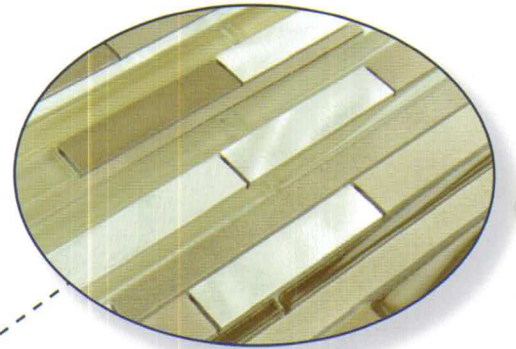

ORBIT SERIES

BLENDS

RANDOM

GLAZZIO TILES

FORMERLY
MIRAGE
GLASS TILES

OS1001
Metallic Weather

OS1002
Meteor Shower

OS1003
Metallic Weather

OS1004
Meteor Shower

OS1005
Metallic Weather

OS1006
Meteor Shower

OS1007
Metallic Weather

OS1008
Meteor Shower

OS1009
Galactic Window

TECHNICAL
DATA

Frost Resistant	Floors	Showers	Pools	Direct Sun Light	Heat Resistant
✓	✓	✓	x	x	✓