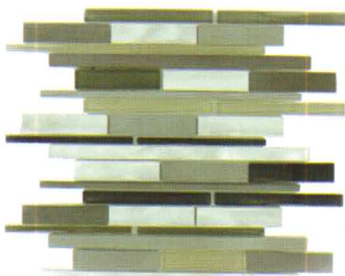

ORBIT SERIES

BLENDS

RANDOM

GLAZZIO TILES

FORMERLY
MIRAGE
GLASS TILES

OS1001
Metallic Weather

OS1002
Meteor Shower

OS1003
Metallic Weather

OS1004
Meteor Shower

OS1005
Metallic Weather

OS1006
Meteor Shower

OS1007
Metallic Weather

OS1008
Meteor Shower

OS1009
Galactic Window

TECHNICAL
DATA

Frost Resistant	Floors	Showers	Pools	Direct Sun Light	Heat Resistant
✓	✓	✓	x	x	✓