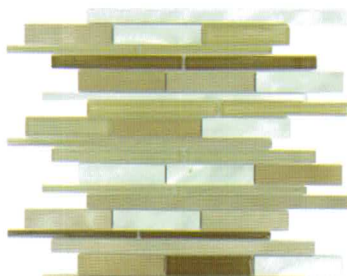

ORBIT SERIES

BLENDS

RANDOM

GLAZZIO TILES

FORMERLY
MIRAGE
GLASS TILES

OS1001
Metallic Weather

OS1002
Meteor Shower

OS1003
Metallic Weather

OS1004
Meteor Shower

OS1005
Metallic Weather

OS1006
Meteor Shower

OS1007
Metallic Weather

OS1008
Meteor Shower

OS1009
Galactic Window

TECHNICAL
DATA

Frost Resistant	Floors	Showers	Pools	Direct Sun Light	Heat Resistant
✓	✓	✓	x	x	✓