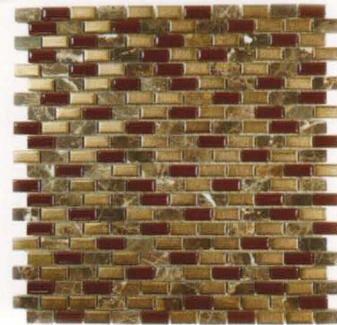

PORCELLO

SERIES

BLENDS

1/2 x 1"

GLAZZIO TILES

FORMERLY
MIRAGE
GLASS TILES

PBS-01
Shiny Oyster

PBS-02
Dusty Faun

PBS-03
Silver Fox

PBS-04
Golden Ocher

PBS-05
Autumn Acorns

PBS-06
Bronze Memory

PBS-07
Crocodile Glam

PBS-08
Tawny Drive

TECHNICAL
DATA

Frost Resistant