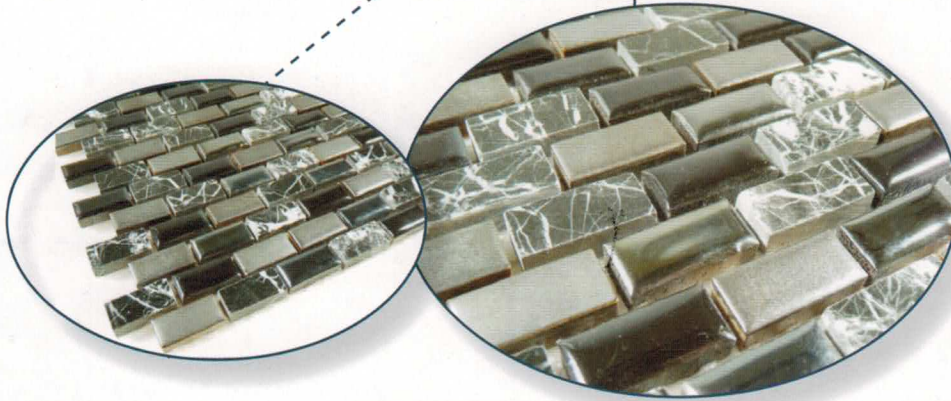

PORCELLO

SERIES

BLENDS

1/2 x 1"

GLAZZIO TILES

FORMERLY
MIRAGE
GLASS TILES

PBS-01
Shiny Oyster

PBS-02
Dusty Faun

PBS-03
Silver Fox

PBS-04
Golden Ocher

PBS-05
Autumn Acorns

PBS-06
Bronze Memory

PBS-07
Crocodile Glam

PBS-08
Tawny Drive

TECHNICAL
DATA

Frost Resistant