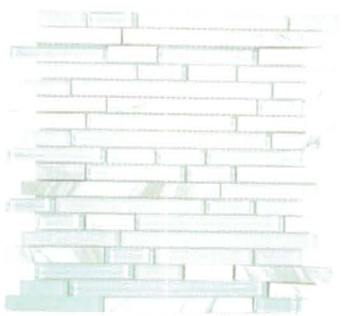

RANDOM BRICK

SERIES

BLENDS

RANDOM
BRICK

GLAZZIO TILES

FORMERLY
MIRAGE
GLASS TILES

DISCONTINUED

1135
Stern Beige

S18
Dusty Ranch

DISCONTINUED

S19
Rosemary Green

S20
Galaxy

DISCONTINUED

S24
Caribbean Blue

S31
Florida Keys

DISCONTINUED

SES01
Dreamy Cloud

SES02
Frosted Dusk

SES03
Moonscape

SES04
Gobi Desert

SES05
Driftwood

DISCONTINUED

SES06
Stone Brown

SES07
Nutmeg