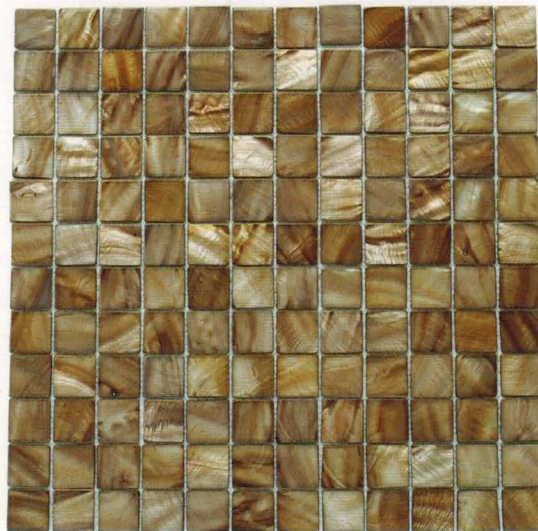

SHELL

SERIES

S11  
White Shell

S12  
Brown Shell

TECHNICAL DATA	Frost Resistant	Floors	Showers	Pools	Direct Sun Light	Heat Resistant
	✓	Light Residential	x	x	x	✓