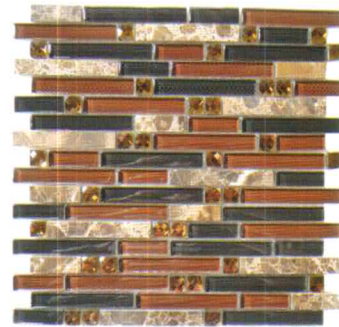

SYMPHONY

SERIES

BLENDS

RANDOM BRICK

GLAZZIO

FORMERLY
MIRAGE
GLASS TILES

SPS-1501
Morning Meditation

SPS-1502
Sunset Dream

SPS-1503
Wooden Chant

SPS-1504
Deep Harmony

SPS-1505
Grey Tranquility

SPS-1506
Peaceful Breeze

SPS-1507
Restful Afternoon

SPS-1508
Twilight Serenity

SPS-1509
Calm Grey

TECHNICAL DATA