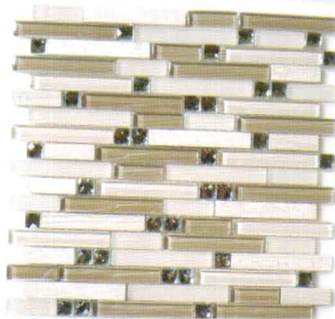

SYMPHONY

SERIES

BLENDS

RANDOM BRICK

GLAZZIO

FORMERLY
MIRAGE
GLASS TILES

SPS-1501
Morning Meditation

SPS-1502
Sunset Dream

SPS-1503
Wooden Chant

SPS-1504
Deep Harmony

SPS-1505
Grey Tranquility

SPS-1506
Peaceful Breeze

SPS-1507
Restful Afternoon

SPS-1508
Twilight Serenity

SPS-1509
Calm Grey

TECHNICAL DATA