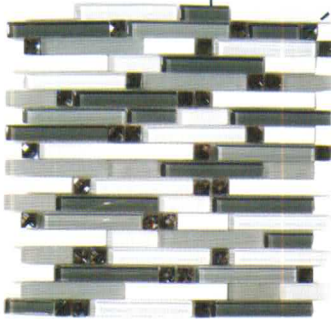

SPS-1504
Deep Harmony