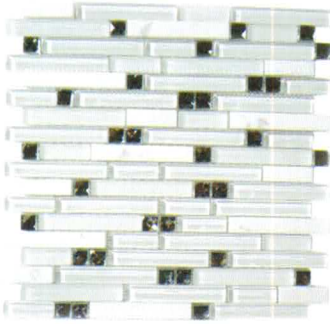

SYMPHONY

SERIES

BLENDS

RANDOM BRICK

GLAZZIO

FORMERLY
MIRAGE
GLASS TILES

SPS-1501
Morning Meditation

SPS-1502
Sunset Dream

SPS-1503
Wooden Chant

SPS-1504
Deep Harmony

SPS-1505
Grey Tranquility

SPS-1506
Peaceful Breeze

SPS-1507
Restful Afternoon

SPS-1508
Twilight Serenity

SPS-1509
Calm Grey

TECHNICAL DATA