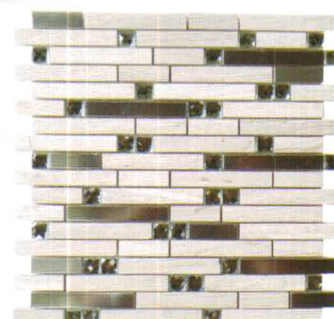

SYMPHONY

SERIES

BLENDS

RANDOM BRICK

GLAZZIO

FORMERLY
MIRAGE
GLASS TILES

SPS-1501
Morning Meditation

SPS-1502
Sunset Dream

SPS-1503
Wooden Chant

SPS-1504
Deep Harmony

SPS-1505
Grey Tranquility

SPS-1506
Peaceful Breeze

SPS-1507
Restful Afternoon

SPS-1508
Twilight Serenity

SPS-1509
Calm Grey

TECHNICAL DATA