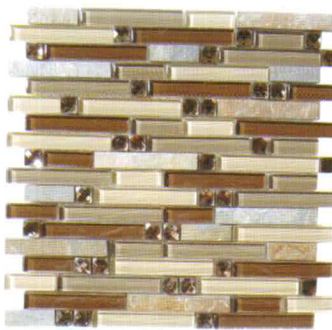

SYMPHONY

SERIES

BLENDS

RANDOM BRICK

GLAZZIO

FORMERLY
MIRAGE
GLASS TILES

SPS-1501
Morning Meditation

SPS-1502
Sunset Dream

SPS-1503
Wooden Chant

SPS-1504
Deep Harmony

SPS-1505
Grey Tranquility

SPS-1506
Peaceful Breeze

SPS-1507
Restful Afternoon

SPS-1508
Twilight Serenity

SPS-1509
Calm Grey

TECHNICAL DATA