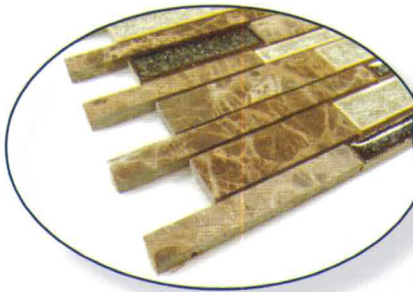

TRANQUIL RANDOM BRICK

SERIES

BLENDS

RANDOM
BRICK

GLAZZIO TILES

FORMERLY
MIRAGE
GLASS TILES

TS939
Arizona Scape

TS940
Sedona Rust

TS941
Mocha Canyon

TS942
Sage Brush

TS943
El Dorado

TS944
Scottsdale Brass

TECHNICAL
DATA

Frost Resistant	Floors	Showers	Pools	Direct Sun Light	Heat Resistant
✓	Light Residential	✓	x	✓	✓