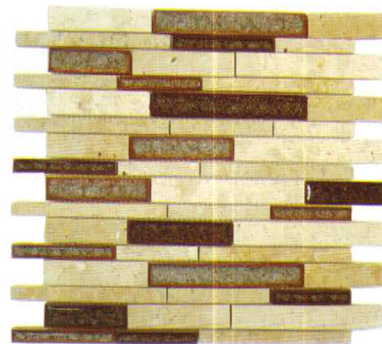

TRANQUIL RANDOM BRICK

SERIES

BLENDS

RANDOM
BRICK

GLAZZIO TILES

FORMERLY
MIRAGE
GLASS TILES

TS939
Arizona Scape

TS940
Sedona Rust

TS941
Mocha Canyon

TS942
Sage Brush

TS943
El Dorado

TS944
Scottsdale Brass

TECHNICAL
DATA

Frost Resistant	Floors	Showers	Pools	Direct Sun Light	Heat Resistant
✓	Light Residential	✓	x	✓	✓