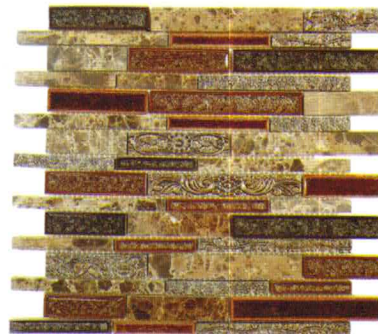

TRANQUIL RANDOM BRICK

SERIES

BLENDS

RANDOM
BRICK

GLAZZIO TILES

FORMERLY
MIRAGE
GLASS TILES

TS939
Arizona Scape

TS940
Sedona Rust

TS941
Mocha Canyon

TS942
Sage Brush

TS943
El Dorado

TS944
Scottsdale Brass

TECHNICAL
DATA

Frost Resistant	Floors	Showers	Pools	Direct Sun Light	Heat Resistant
✓	Light Residential	✓	x	✓	✓