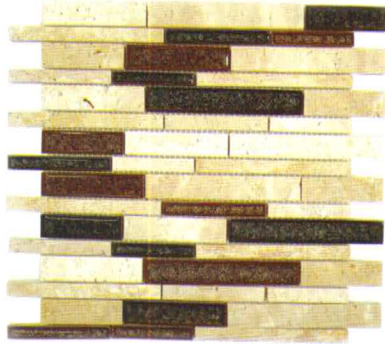

TRANQUIL RANDOM BRICK

SERIES

BLENDS

RANDOM
BRICK

GLAZZIO TILES

FORMERLY
MIRAGE
GLASS TILES

TS939
Arizona Scape

TS940
Sedona Rust

TS941
Mocha Canyon

TS942
Sage Brush

TS943
El Dorado

TS944
Scottsdale Brass

TECHNICAL
DATA

Frost Resistant	Floors	Showers	Pools	Direct Sun Light	Heat Resistant
✓	Light Residential	✓	x	✓	✓