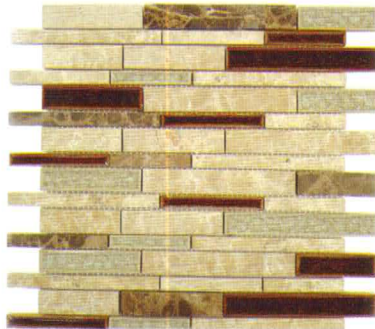

TRANQUIL RANDOM BRICK

SERIES

BLENDS

RANDOM
BRICK

GLAZZIO TILES

FORMERLY
MIRAGE
GLASS TILES

TS939
Arizona Scape

TS940
Sedona Rust

TS941
Mocha Canyon

TS942
Sage Brush

TS943
El Dorado

TS944
Scottsdale Brass

TECHNICAL
DATA

Frost Resistant	Floors	Showers	Pools	Direct Sun Light	Heat Resistant
✓	Light Residential	✓	x	✓	✓