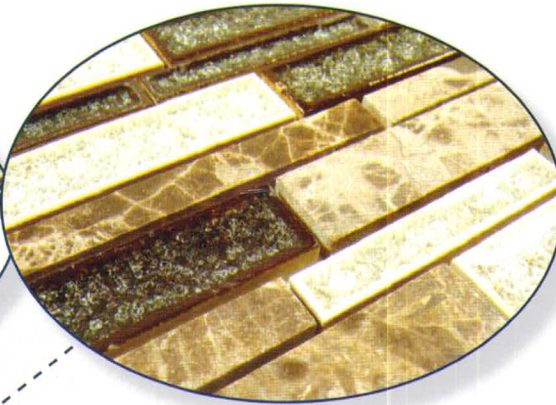

TRANQUIL RANDOM BRICK

SERIES

BLENDS

RANDOM
BRICK

GLAZZIO TILES

FORMERLY
MIRAGE
GLASS TILES

TS939
Arizona Scape

TS940
Sedona Rust

TS941
Mocha Canyon

TS942
Sage Brush

TS943
El Dorado

TS944
Scottsdale Brass

TECHNICAL
DATA

Frost Resistant	Floors	Showers	Pools	Direct Sun Light	Heat Resistant
✓	Light Residential	✓	x	✓	✓