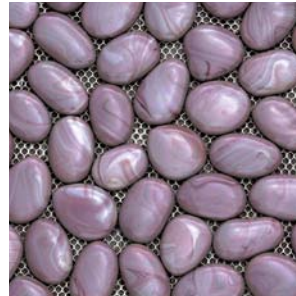

The Freeform Glass Collection is an innovative option for floor accents and walls. Inspired by the shape of natural river rocks, these modern mosaics are manufactured with thru-body color for depth and dynamic color variation.

Tile Size 11" x 11"  
Pebble Size 1 1/2" - 2 1/2"  
Thickness 3/8"  
Application Interior/Exterior, Vertical Surfaces Only

**TAVOOS© 8002**

**GANJ© 8004**

**JAVAHER© 8010**

**NEGIN© 8011**