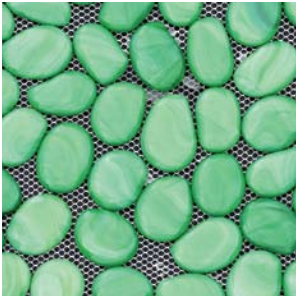

The Freeform Glass Collection is an innovative option for floor accents and walls. Inspired by the shape of natural river rocks, these modern mosaics are manufactured with thru-body color for depth and dynamic color variation.

Tile Size 11" x 11"  
Pebble Size 1 1/2" - 2 1/2"  
Thickness 3/8"  
Application Interior/Exterior, Vertical Surfaces Only

**TAVOOS© 8002**

**GANJ© 8004**

**JAVAHER© 8010**

**NEGIN© 8011**