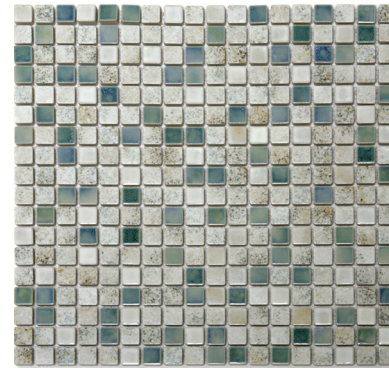

Calypso

2000

Demeter

2001

Minerale

2002

Solstice

2003

Vale

2004

TERRENE PORCELAIN

SIZE
12" x 12"

PIECES PER CASE
10

THICKNESS
1/4"

WEIGHT PER PIECE
2.5 lbs.

FINISH
Glazed

FORMAT
Mesh-Mounted Mosaic

APPLICATION
Interior/Exterior
Floor/Wall
Wet/Dry