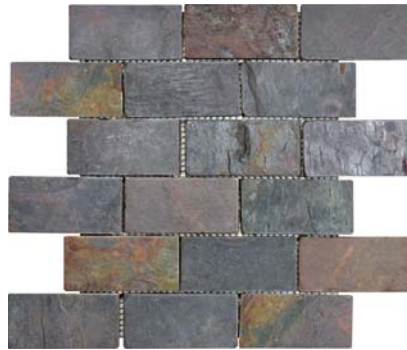

MULTI COLOR SLATE

MULTI COLOR SLATE

1" x 1" TUMBLED MULTI SLATE MOSAICS
76-004

1" x 2" TUMBLED MULTI SLATE BRICK MOSAICS
76-034

2" x 2" TUMBLED MULTI SLATE MOSAICS
76-064

2" x 4" TUMBLED MULTI SLATE BRICK MOSAICS
76-109

4" x 4" TUMBLED MULTI SLATE
71-000

TRIMS

1 5/8" x 12" MULTI SLATE CHAIR RAILS
77-050

3/4" x 12" MULTI SLATE PENCIL MOLDING
77-055

MULTI COLOR SLATE

8" x 16" KUND MULTI NATURAL SLATE
71-501

8" x 8" KUND MULTI NATURAL
SLATE 71-500

16" x 16" KUND MULTI NATURAL SLATE
71-300

12" x 12" KUND MULTI NATURAL SLATE
71-101

16" x 24" KUND MULTI NATURAL SLATE
71-502

MULTI COLOR SLATE

12" x 12" KUND MULTI NATURAL SLATE

PACKAGING INFORMATION

DESCRIPTION	ITEM CODE	LBS/BOX	PCS/BOX	SQFT/BOX	BOXES/SKID	SQFT/SKID
1" x 1" TUMBLED MULTI SLATE MOSAICS	76-004	21.75	5	5	99	495.00
1" x 2" TUMBLED MULTI SLATE BRICK MOSAICS	76-034	22.25	5	5	99	495.00
2" x 2" TUMBLED MULTI SLATE MOSAICS	76-064	23.4	5	5	99	495.00
2" x 4" TUMBLED MULTI SLATE BRICK MOSAICS	76-109	23.18	5	5	99	495.00
4" x 4" TUMBLED MULTI SLATE	71-000	29.0	50	5.56	60	333.60
12" x 12" KUND MULTI NATURAL SLATE	71-101	56.54	10	10	48	480.00
8" x 8" KUND MULTI NATURAL SLATE	71-500	42.46	16	7.12	54	384.48
8" x 16" KUND MULTI NATURAL SLATE	71-501	44.61	8	7.12	54	384.48
16" x 16" KUND MULTI NATURAL SLATE	71-300	46.8	4	7.12	36	256.32
16" x 24" KUND MULTI NATURAL SLATE	71-502	66.92	4	10.68	36	384.48
3/4" x 12" MULTI SLATE PENCIL MOLDING	77-055	40.04	56	N/A	36	2016 pcs.
1 5/8" x 12" MULTI SLATE CHAIR RAILS	77-050	47.46	42	N/A	N/A	N/A