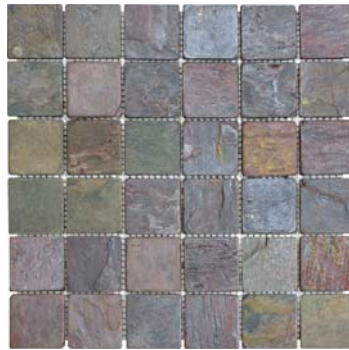

MULTI COLOR SLATE

MULTI COLOR SLATE

1" x 1" TUMBLED MULTI SLATE MOSAICS
76-004

1" x 2" TUMBLED MULTI SLATE BRICK MOSAICS
76-034

2" x 2" TUMBLED MULTI SLATE MOSAICS
76-064

2" x 4" TUMBLED MULTI SLATE BRICK MOSAICS
76-109

4" x 4" TUMBLED MULTI SLATE
71-000

TRIMS

1 5/8" x 12" MULTI SLATE CHAIR RAILS
77-050

3/4" x 12" MULTI SLATE PENCIL MOLDING
77-055

MULTI COLOR SLATE

8" x 16" KUND MULTI NATURAL SLATE
71-501

8" x 8" KUND MULTI NATURAL
SLATE 71-500

16" x 16" KUND MULTI NATURAL SLATE
71-300

12" x 12" KUND MULTI NATURAL SLATE
71-101

16" x 24" KUND MULTI NATURAL SLATE
71-502

MULTI COLOR SLATE

12" x 12" KUND MULTI NATURAL SLATE

PACKAGING INFORMATION

DESCRIPTION	ITEM CODE	LBS/BOX	PCS/BOX	SQFT/BOX	BOXES/SKID	SQFT/SKID
1" x 1" TUMBLED MULTI SLATE MOSAICS	76-004	21.75	5	5	99	495.00
1" x 2" TUMBLED MULTI SLATE BRICK MOSAICS	76-034	22.25	5	5	99	495.00
2" x 2" TUMBLED MULTI SLATE MOSAICS	76-064	23.4	5	5	99	495.00
2" x 4" TUMBLED MULTI SLATE BRICK MOSAICS	76-109	23.18	5	5	99	495.00
4" x 4" TUMBLED MULTI SLATE	71-000	29.0	50	5.56	60	333.60
12" x 12" KUND MULTI NATURAL SLATE	71-101	56.54	10	10	48	480.00
8" x 8" KUND MULTI NATURAL SLATE	71-500	42.46	16	7.12	54	384.48
8" x 16" KUND MULTI NATURAL SLATE	71-501	44.61	8	7.12	54	384.48
16" x 16" KUND MULTI NATURAL SLATE	71-300	46.8	4	7.12	36	256.32
16" x 24" KUND MULTI NATURAL SLATE	71-502	66.92	4	10.68	36	384.48
3/4" x 12" MULTI SLATE PENCIL MOLDING	77-055	40.04	56	N/A	36	2016 pcs.
1 5/8" x 12" MULTI SLATE CHAIR RAILS	77-050	47.46	42	N/A	N/A	N/A