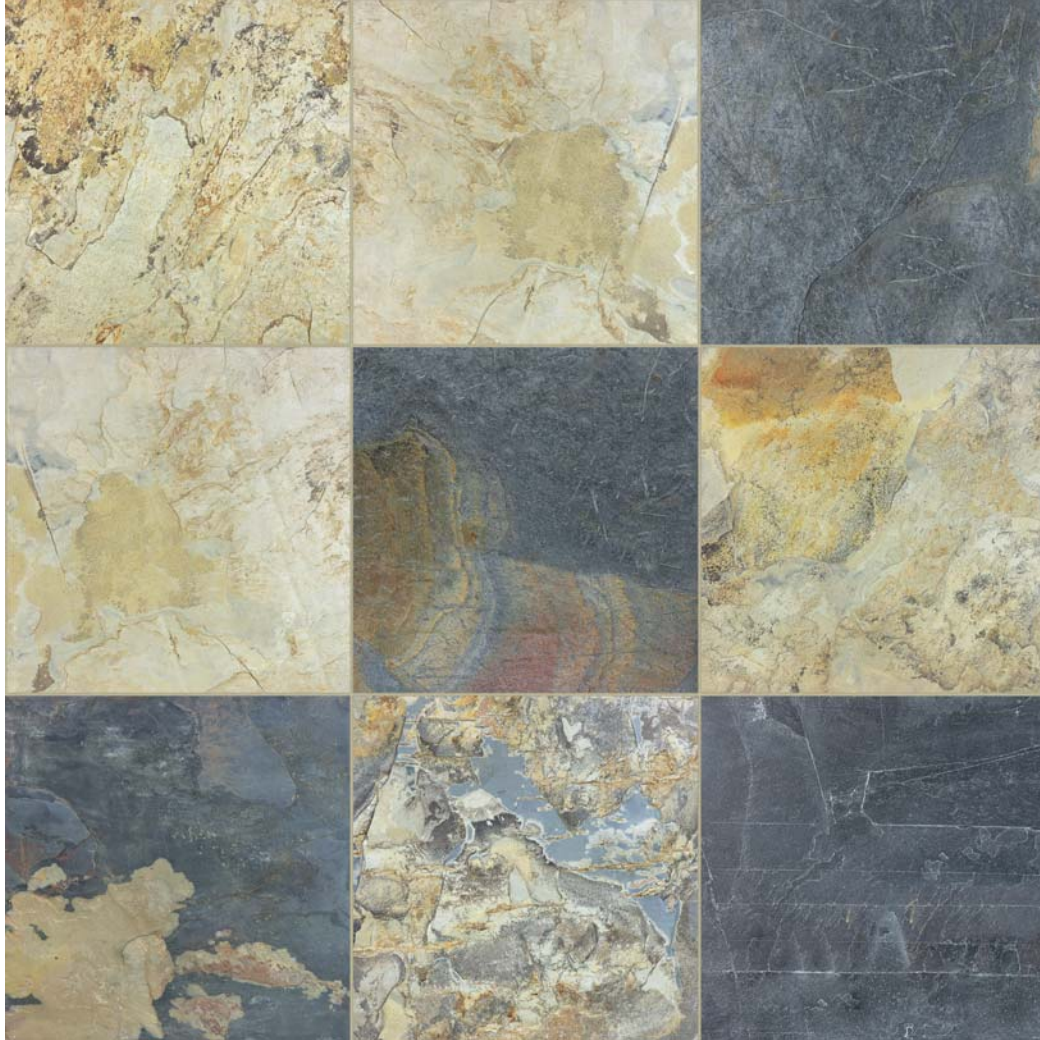

8" x 8" AFRICAN GOLD NATURAL SLATE
71-512

16" x 16" AFRICAN GOLD NATURAL SLATE
71-304

12" x 12" AFRICAN GOLD NATURAL SLATE
71-104

16" x 24" AFRICAN GOLD NATURAL SLATE
71-514

AFRICAN GOLD SLATE

12" x 12" AFRICAN GOLD NATURAL SLATE

PACKAGING INFORMATION

DESCRIPTION	ITEM CODE	LBS/BOX	PCS/BOX	SQFT/BOX	BOXES/SKID	SQFT/SKID
1" x 1" TUMBLED AFRICAN GOLD SLATE MOSAICS	76-000	23.6	5	5	99	495.00
1" x 2" TUMBLED AFRICAN GOLD SLATE BRICK MOSAICS	76-030	25.7	5	5	99	495.00
2" x 2" TUMBLED AFRICAN GOLD SLATE MOSAICS	76-060	27.7	5	5	99	495.00
2" x 4" TUMBLED AFRICAN GOLD SLATE BRICK MOSAICS	76-105	28.5	5	5	99	495.00
4" x 4" TUMBLED AFRICAN GOLD SLATE	71-003	31.9	50	5.56	60	333.60
12" x 12" AFRICAN GOLD NATURAL SLATE	71-104	59.74	10	10	48	480.00
8" x 8" AFRICAN GOLD NATURAL SLATE	71-512	49.79	16	7.12	54	384.48
8" x 16" AFRICAN GOLD NATURAL SLATE	71-513	49.8	8	7.12	54	384.48
16" x 24" AFRICAN GOLD NATURAL SLATE	71-514	74.7	4	10.68	36	384.48
16" x 16" AFRICAN GOLD SLATE	71-304	48.97	4	7.12	36	256.32
3/4" x 12" AFRICAN GOLD SLATE PENCIL MOLDING	77-058	43.01	56	N/A	36	2016 pcs.
1 5/8" x 12" AFRICAN GOLD SLATE CHAIR RAILS	77-053	47.46	42	N/A	N/A	N/A